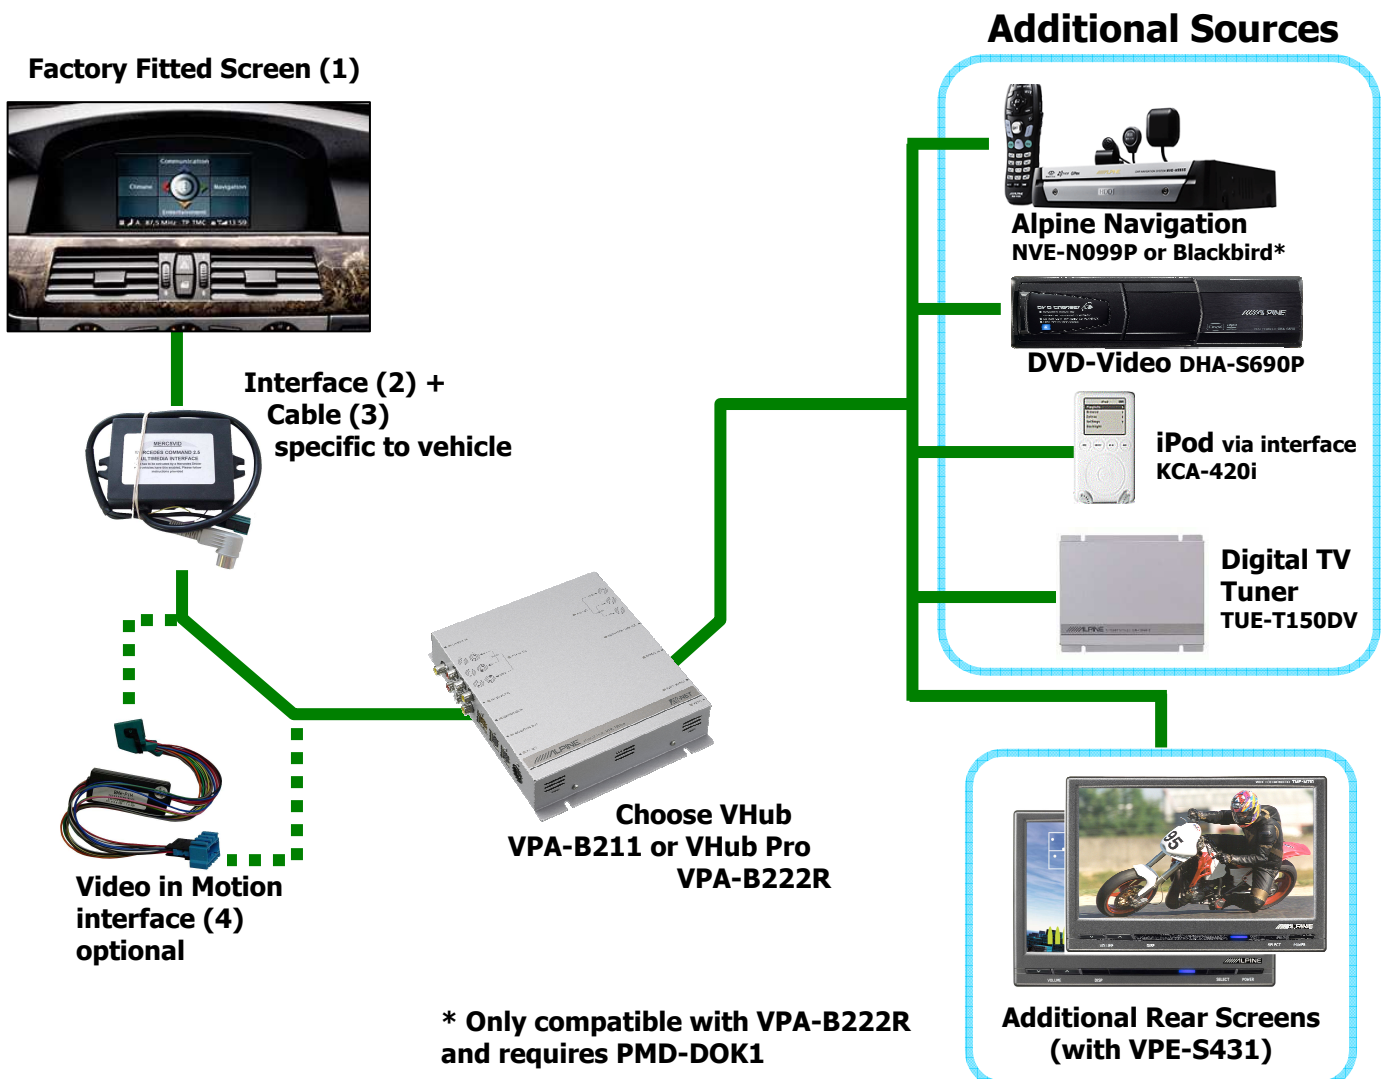

VHub and VHub Pro

Product Information

Audio Visual Upgrades for Factory Fitted Screens

VPA-B211P (VHub) Features

- Allows you to expand the audio and video capabilities of the factory fitted screen system without altering their functions and adding additional sources such as DVD player, Digital TV Tuner, DVD Navigation, iPod...
- Detailed information on the factory screen and control via infra-red remote control
- Ai-Net, iPod compatibility and USB control, 2 A/V inputs, 1 Video output, 1 NAVI RGB input, 1 dedicated reversing camera input
- Can be connected to aftermarket screens or OEM screens (with interface KCE-XXX & KWE-XXX or APF-XXXX)

Additional features of the VPA-B222R (VHub Pro) over the VPA-B211P:

- Control of the additional sources via the multifunction remote control « ORB »
- 50W x 4, RDS Tuner, 3 RCA Preouts
- Upgrade to 5.1 Surround Sound or control via Alpine touch screen (with TME-M770S or TME-M740BT)

Operated
by remote control
« ORB »